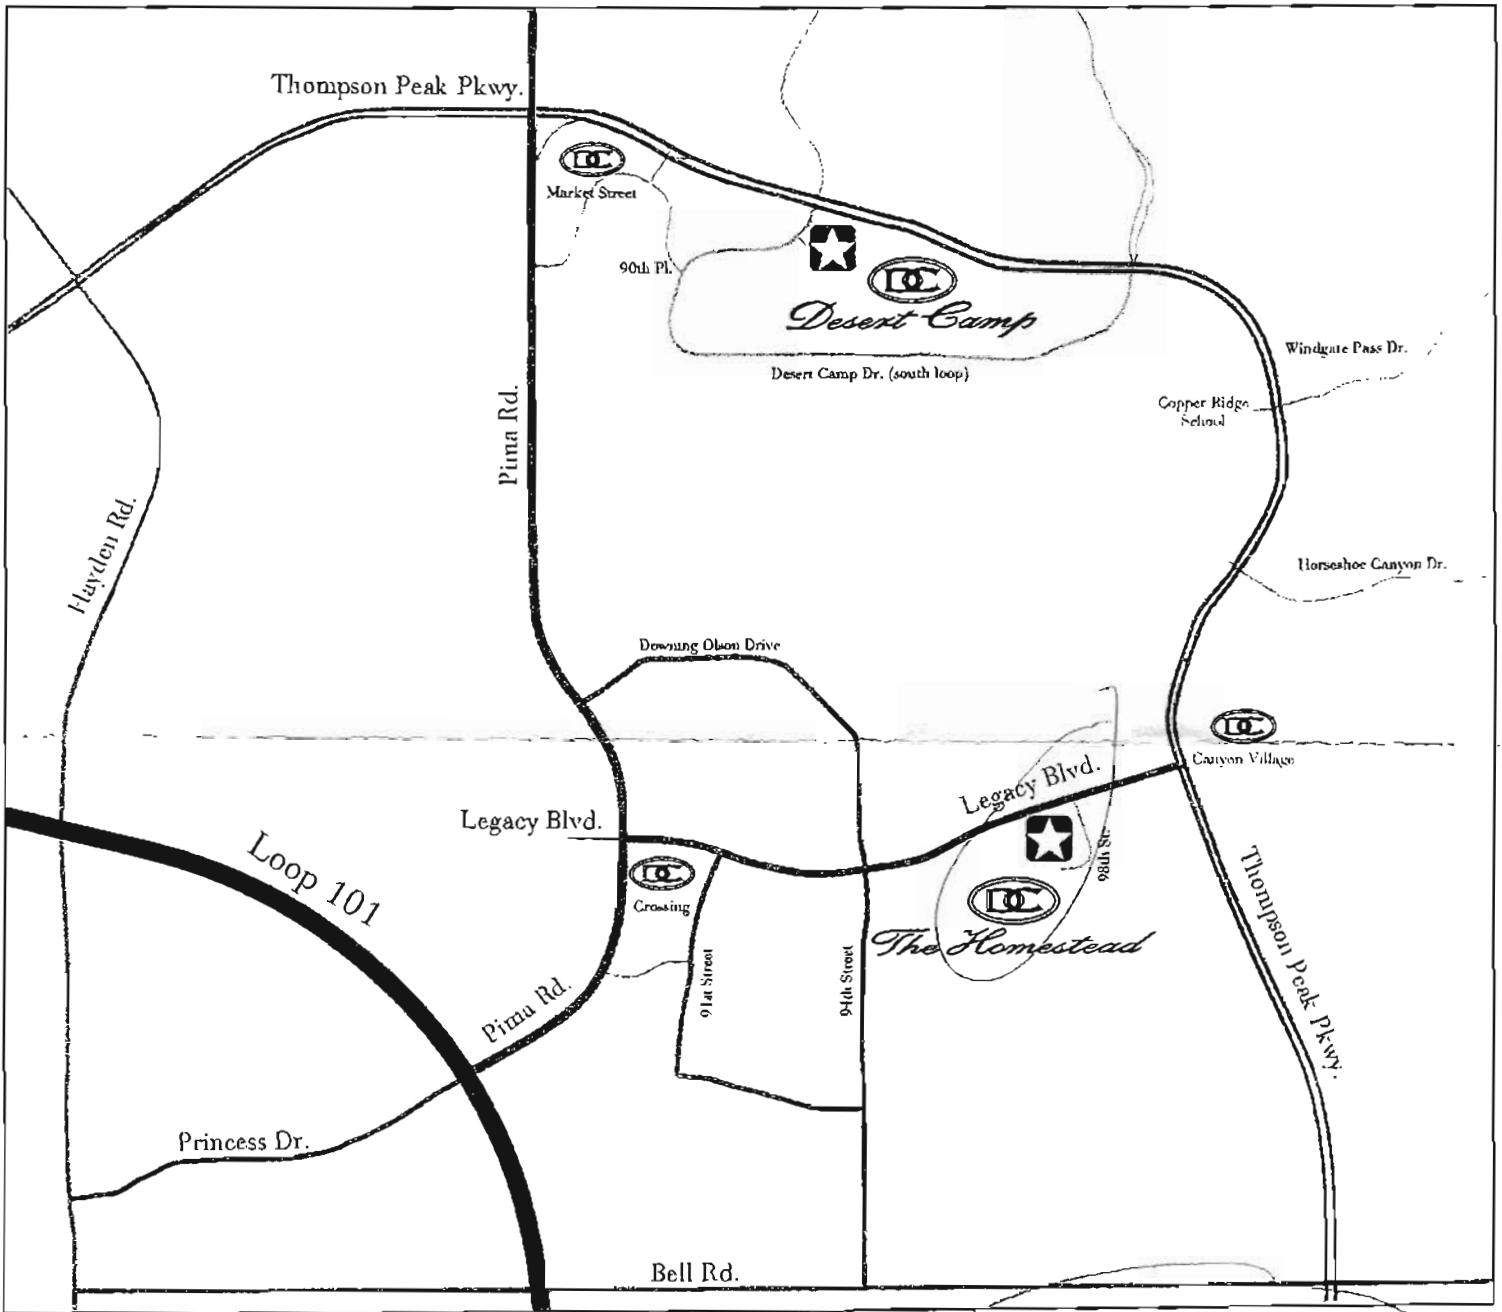

Community Centers

9260 E. Desert Camp Dr.
Scottsdale, AZ 85255
480.342.7178

From 101 and Pima Road

North on Pima Road to Thompson Peak Parkway (free-right), east on Thompson Peak Parkway to Desert Camp Drive (second stop light), south on Desert Camp Drive, immediate left into parking lot.

18600 N. 98th St.
Scottsdale, AZ 85255
480.585.1641

From 101 and Pima Road

North on Pima Road to Legacy Boulevard, east on Legacy Boulevard approximately 1 1/2 miles to 98th Street (first turn lane after the wash crossing), south on 98th Street, follow curve to parking lot.